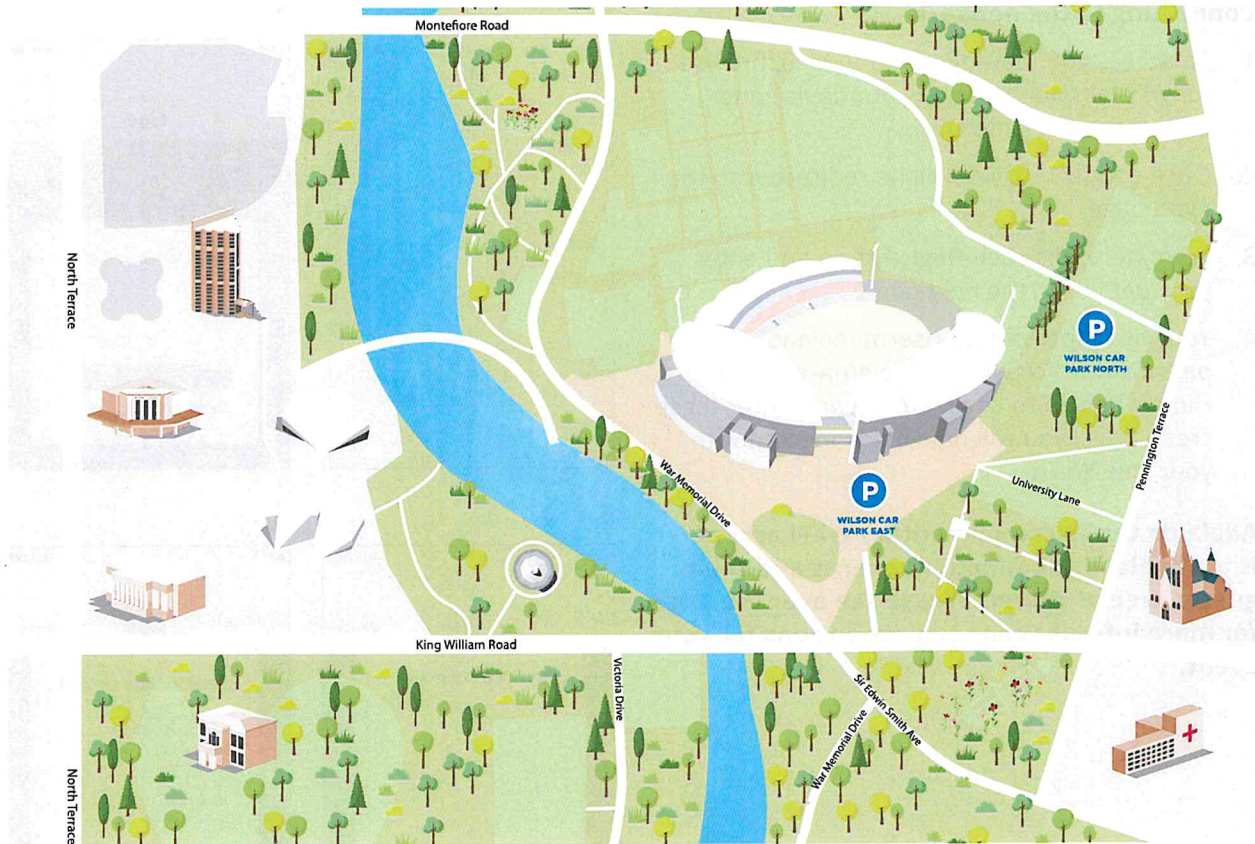

## Car Parks

There are two Wilson Parking car parks located at Adelaide Oval:

### Wilson East Car Park

Entry via King William Road.

Take the lifts to Level 1 and follow the directional signage to your function room.

### Wilson North Car Park

Entry via Pennington Terrace, North Adelaide.

Enter through the Bob Quinn Gate and follow the directional signage to your function room

Please check with your function supervisor for the location of the validator.

Car parking is limited and available on first come, first serve basis. There is limited ticketed on street car parking nearby and some guests may choose to walk over the Riverbank Footbridge, entering from the Telstra Plaza on War Memorial Drive.